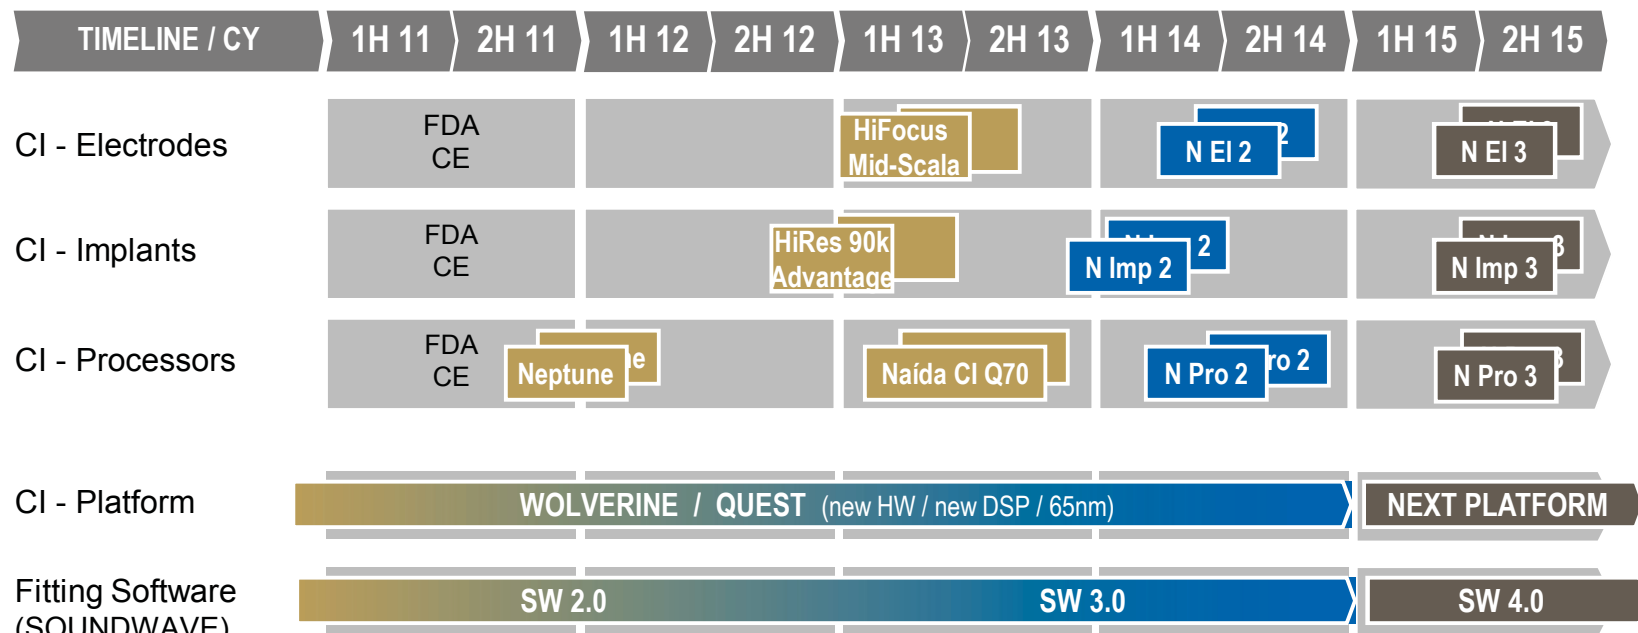

PRODUCT PIPELINE: ACCELERATE INNOVATION RATE – LEVERAGE PH

Note: Subject to change, timing dependent upon regulatory approvals

EXPAND RANGE OF INNOVATIVE PROCESSORS, IMPLANTS, ELECTRODES